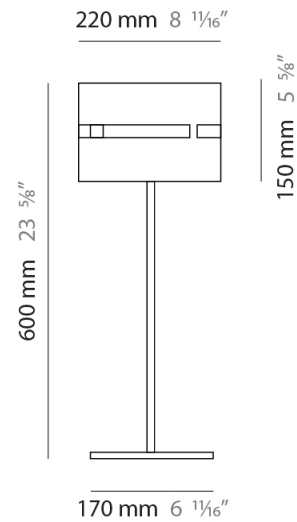

LUZ OCULTA METAL PORTABLE

D54022-

base number   Finish
Options

1. To build a product code in our configurator select the specify button on the base model # product page
2. To build a manual product code on this datasheet choose from the options listed below in blue font and add the suffix to the base model #

GENERAL

Series: Luz Oculta
Subseries: Luz Oculta Metal
Brand: Fambuena
Division: Design
Mounting Type: Portable
Mounting Location: Floor
Subcategory: Floor

PHYSICAL

Shape: Cylinder
Diameter (mm): 220
Diameter (in): 8 11/16
Height (mm): 1500
Height (in): 59 1/16
Light Distribution: Direct / Indirect
Fixture Finish: [BRA](#) / [BRZ](#) / [ABR](#)
Fixture Material: Metal
Upon Request: Bolt Down

ELECTRICAL

Number of Lamps: 1
Lamp Type: LED Retrofit
Lamp Shape: B10
Bulb Included: Bulb Not Included
Max. Wattage Per Lamp (W): 4
Lamp Base: E12
Input Voltage (V): 120

LED

OPTICAL

RATINGS AND CERTIFICATIONS

Certified By: Certified for North American Standards
IP rating: IP20

PROJECT
TYPE
SPECIFIER
QUANTITY
DATE